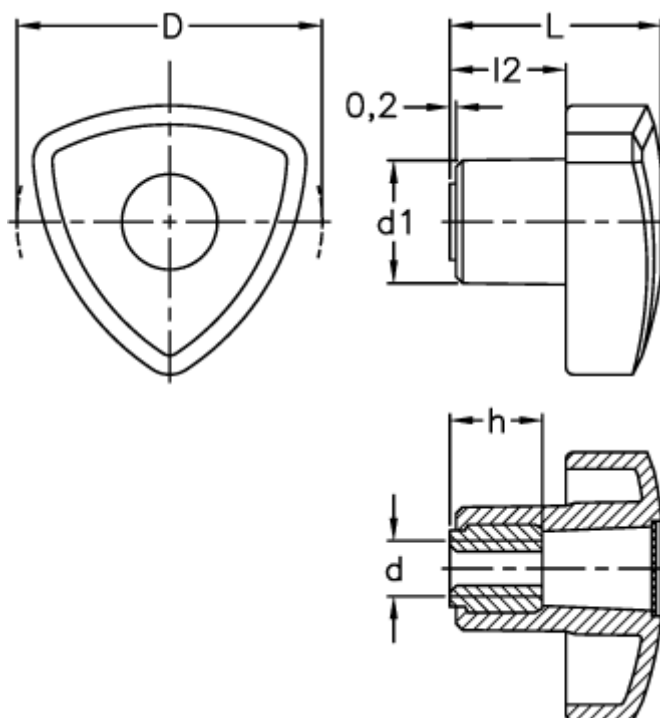

Article number: 2302083012
Description: E+G Lock knob
VTR.32 B-M6, orange

Measures

d = 32
d1 = 14
d 6H = M6
L = 26
l2 = 16